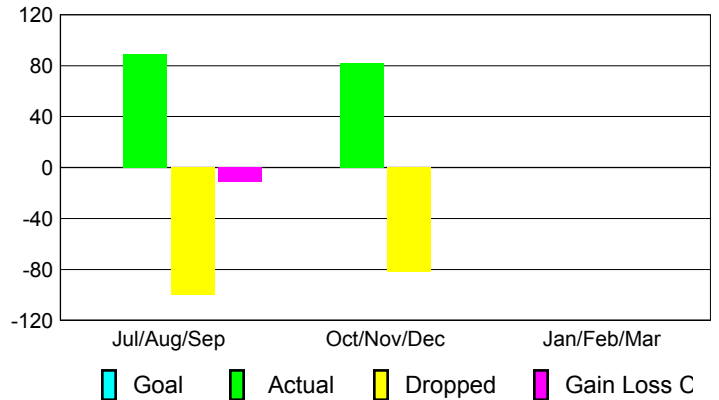

Membership Results 2012-2013

Goal, New, Dropped, Gain/Loss

Comparison of Membership Gain/Loss

Current Year Compared to the Previous Year