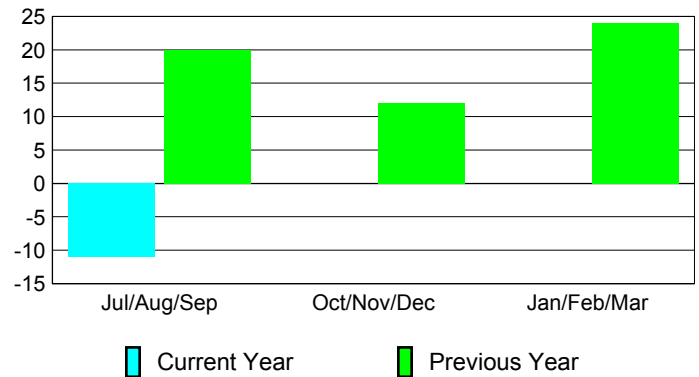

Membership Results
2012-2013

Membership
2011-2012

Month	Net Memb Goal	Actual New Memb	Actual Dropped Memb	Gain/Loss of Memb	Gain/Loss of Memb
Jul/Aug/Sep	0	89	-100	-11	20
Oct/Nov/Dec	0	82	-82	0	12
Jan/Feb/Mar	0				24
Totals	0	171	-182	-11	56

Membership Results 2012-2013

Goal, New, Dropped, Gain/Loss

Comparison of Membership Gain/Loss

Current Year Compared to the Previous Year

Gender Comparison 2012-2013

Jul/Aug/Sep

Oct/Nov/Dec

Jan/Feb/Mar