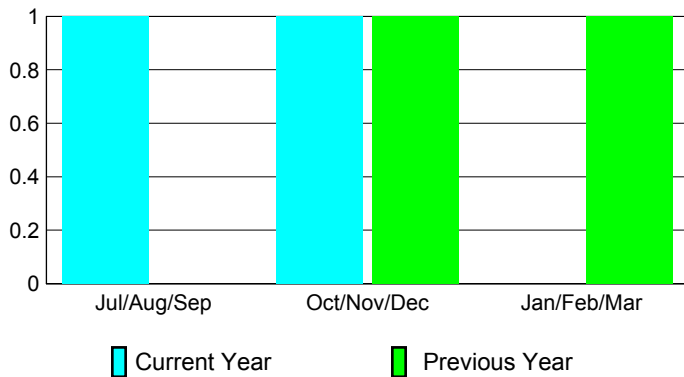

2012-2013 GMT Reports for District (or Undistricted) **District 2 X1**

GMT: MICHAEL P BUTLER

Location: TEXAS

GMT CA: 1

CLUBS

Club Results
2012-2013

Clubs
2011-2012

Month	New Club Goal	Actual New Clubs	Actual Dropped Clubs	Gain/Loss of Clubs	Gain/Loss of Clubs
Jul/Aug/Sep	0	1	0	1	0
Oct/Nov/Dec	0	1	0	1	1
Jan/Feb/Mar	0				1
Totals	0	2	0	2	2

Club Results 2012-2013

Goal, New, Dropped, Gain/Loss

Comparison of Club Gain/Loss

Current Year Compared to the Previous Year

YTD Status Quo Clubs 2012-2013

Status Quo Clubs Compared to Status Quo Members

MEMBERSHIP