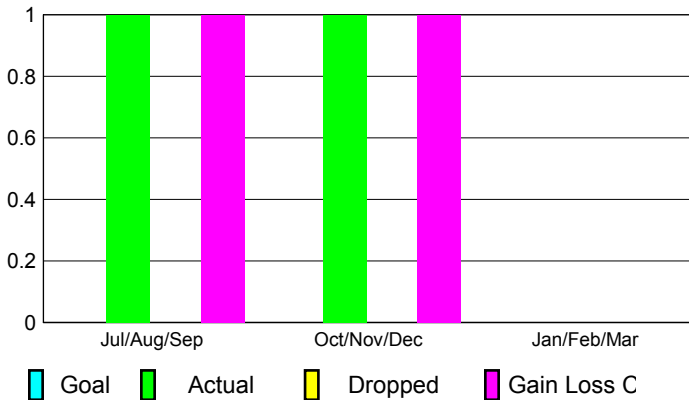

2012-2013 GMT Reports for District (or Undistricted) **District 2 X1**

GMT: MICHAEL P BUTLER

Location: TEXAS

GMT CA: 1

CLUBS

Club Results
2012-2013

Clubs
2011-2012

Month	New Club Goal	Actual New Clubs	Actual Dropped Clubs	Gain/Loss of Clubs	Gain/Loss of Clubs
Jul/Aug/Sep	0	1	0	1	0
Oct/Nov/Dec	0	1	0	1	1
Jan/Feb/Mar	0				1
Totals	0	2	0	2	2

Club Results 2012-2013

Goal, New, Dropped, Gain/Loss

Comparison of Club Gain/Loss

Current Year Compared to the Previous Year

YTD Status Quo Clubs 2012-2013

Status Quo Clubs Compared to Status Quo Members

MEMBERSHIP